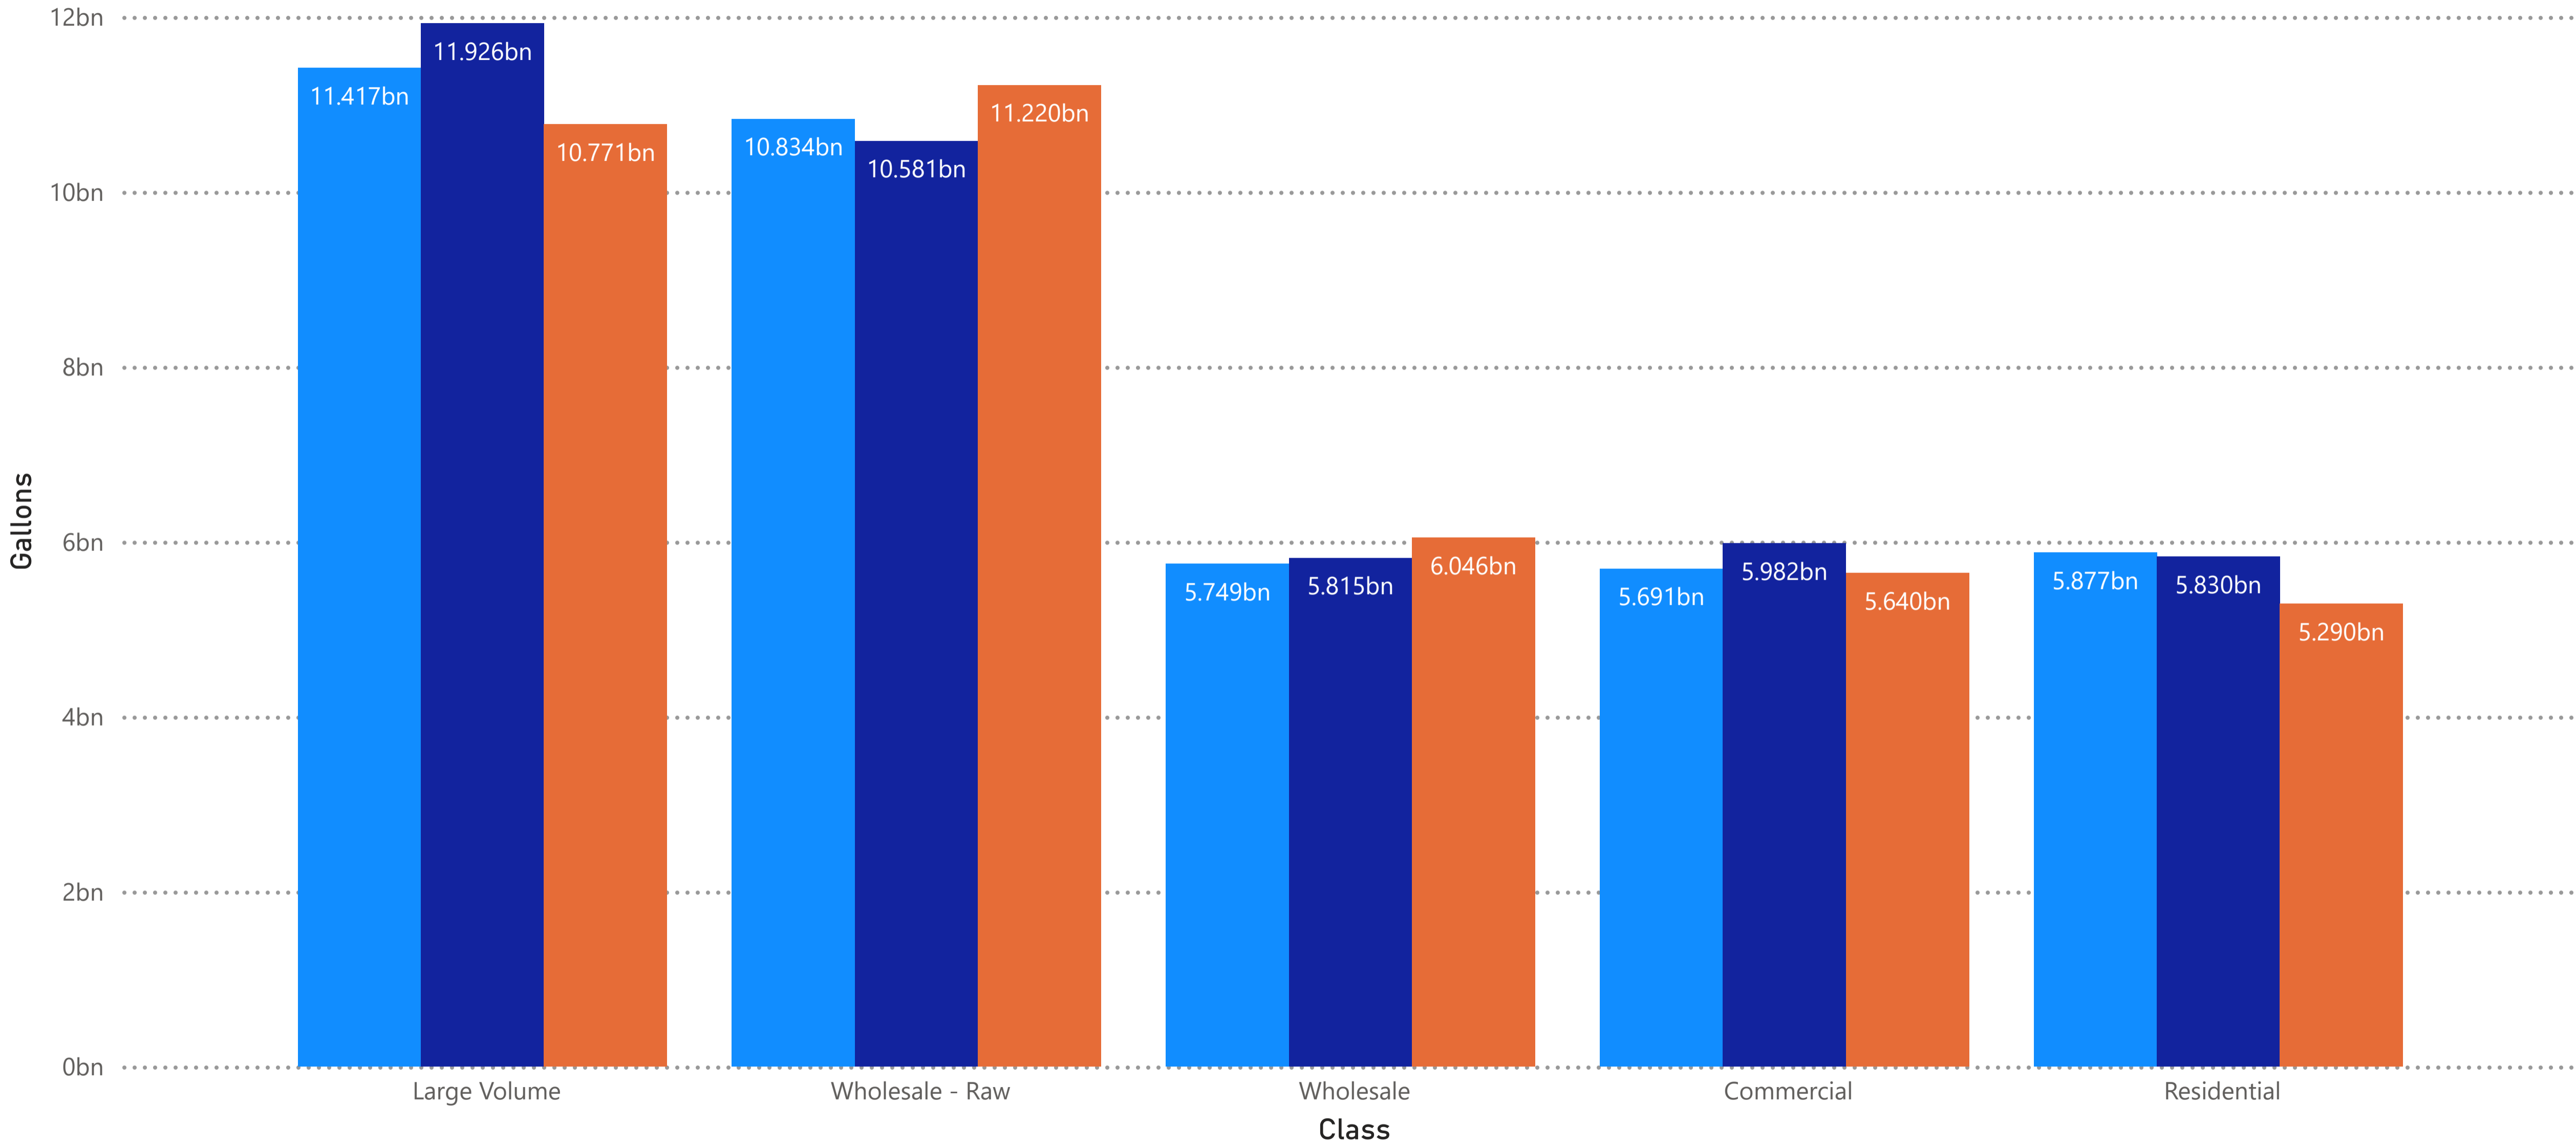

Billed water (Million gallons) by month and class

Class ● Commercial ● Large Volume ● Residential ● Wholesale ● Wholesale - Raw

*Wholesale **Raw** (San Patricio, City of Alice, City of Mathis, City of Beeville)

*Wholesale **Treated** (San Patricio - GCGV, STWA, Port Aransas (NCWC & ID#4), Violet Water Supply)

Billed water (gallons) by year and class

Bill Year ● 2022 ● 2023 ● 2024

*Wholesale **Raw** (San Patricio, City of Alice, City of Mathis, City of Beeville)

*Wholesale **Treated** (San Patricio - GCGV, STWA, Port Aransas (NCWC & ID#4), Violet Water Supply)

Billed water (gallons) by month and class

Class ● Commercial ● Large Volume ● Residential ● Wholesale ● Wholesale - Raw

*Wholesale **Raw** (San Patricio, City of Alice, City of Mathis, City of Beeville)

*Wholesale **Treated** (San Patricio - GCGV, STWA, Port Aransas (NCWC & ID#4), Violet Water Supply)