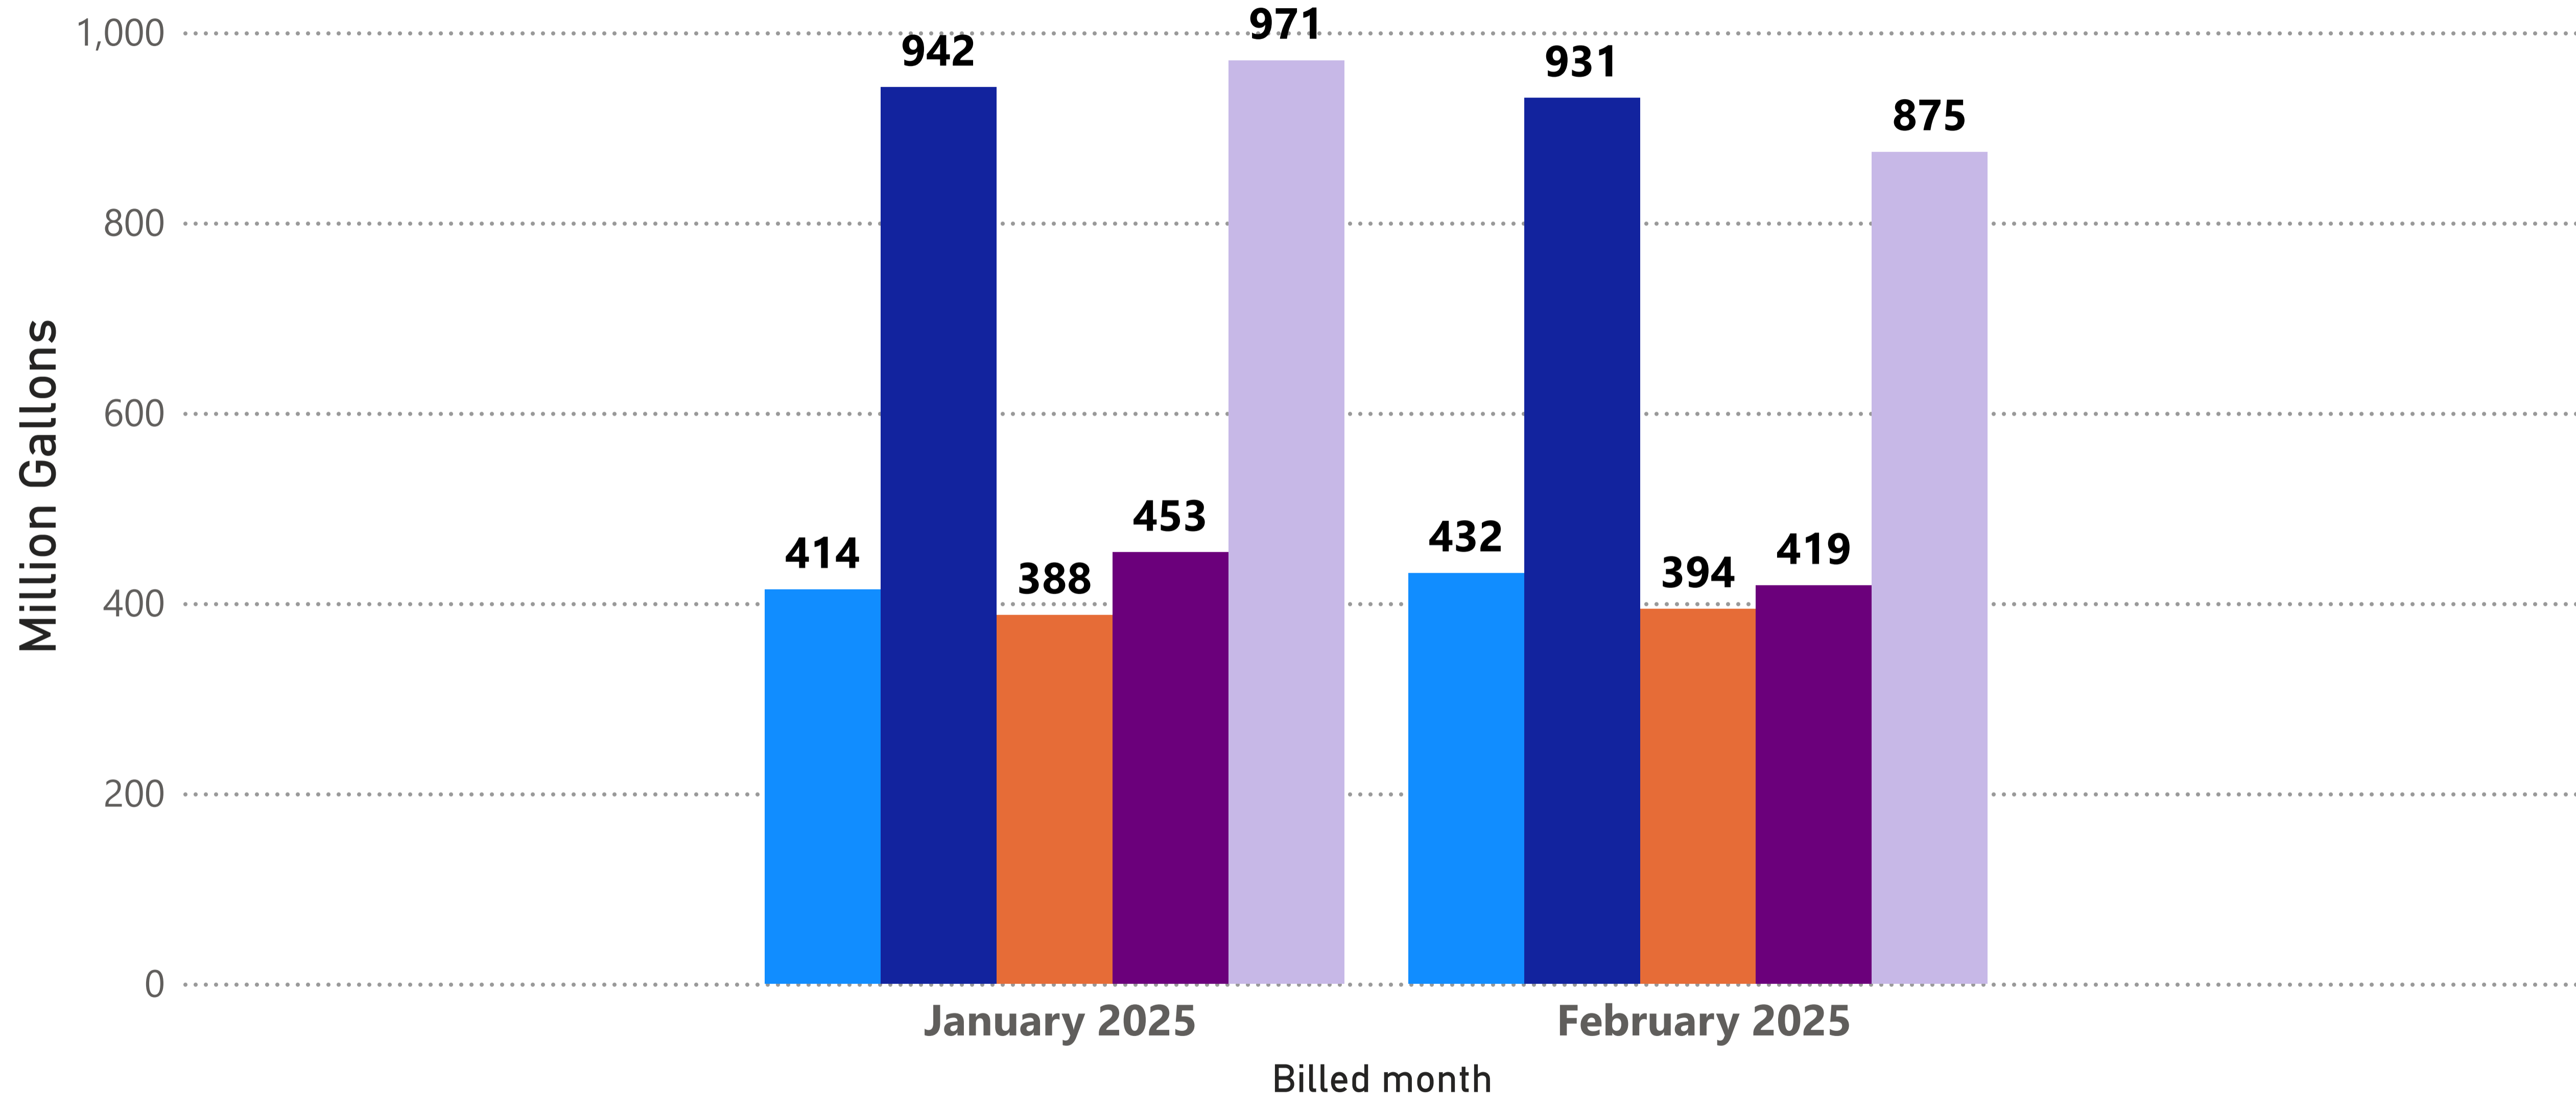

Billed water (Million gallons) by month and class

Class ● Commercial ● Large Volume ● Residential ● Wholesale ● Wholesale - Raw

*Wholesale **Raw** (San Patricio, City of Alice, City of Mathis, City of Beeville)

*Wholesale **Treated** (San Patricio - GCGV, STWA, Port Aransas (NCWC & ID#4), Violet Water Supply)

Billed water (gallons) by year and class

Bill Year ● 2022 ● 2023 ● 2024

*Wholesale **Raw** (San Patricio, City of Alice, City of Mathis, City of Beeville)

*Wholesale **Treated** (San Patricio - GCGV, STWA, Port Aransas (NCWC & ID#4), Violet Water Supply)

Billed water (gallons) by month and class

Class ● Commercial ● Large Volume ● Residential ● Wholesale ● Wholesale - Raw

*Wholesale **Raw** (San Patricio, City of Alice, City of Mathis, City of Beeville)

*Wholesale **Treated** (San Patricio - GCGV, STWA, Port Aransas (NCWC & ID#4), Violet Water Supply)