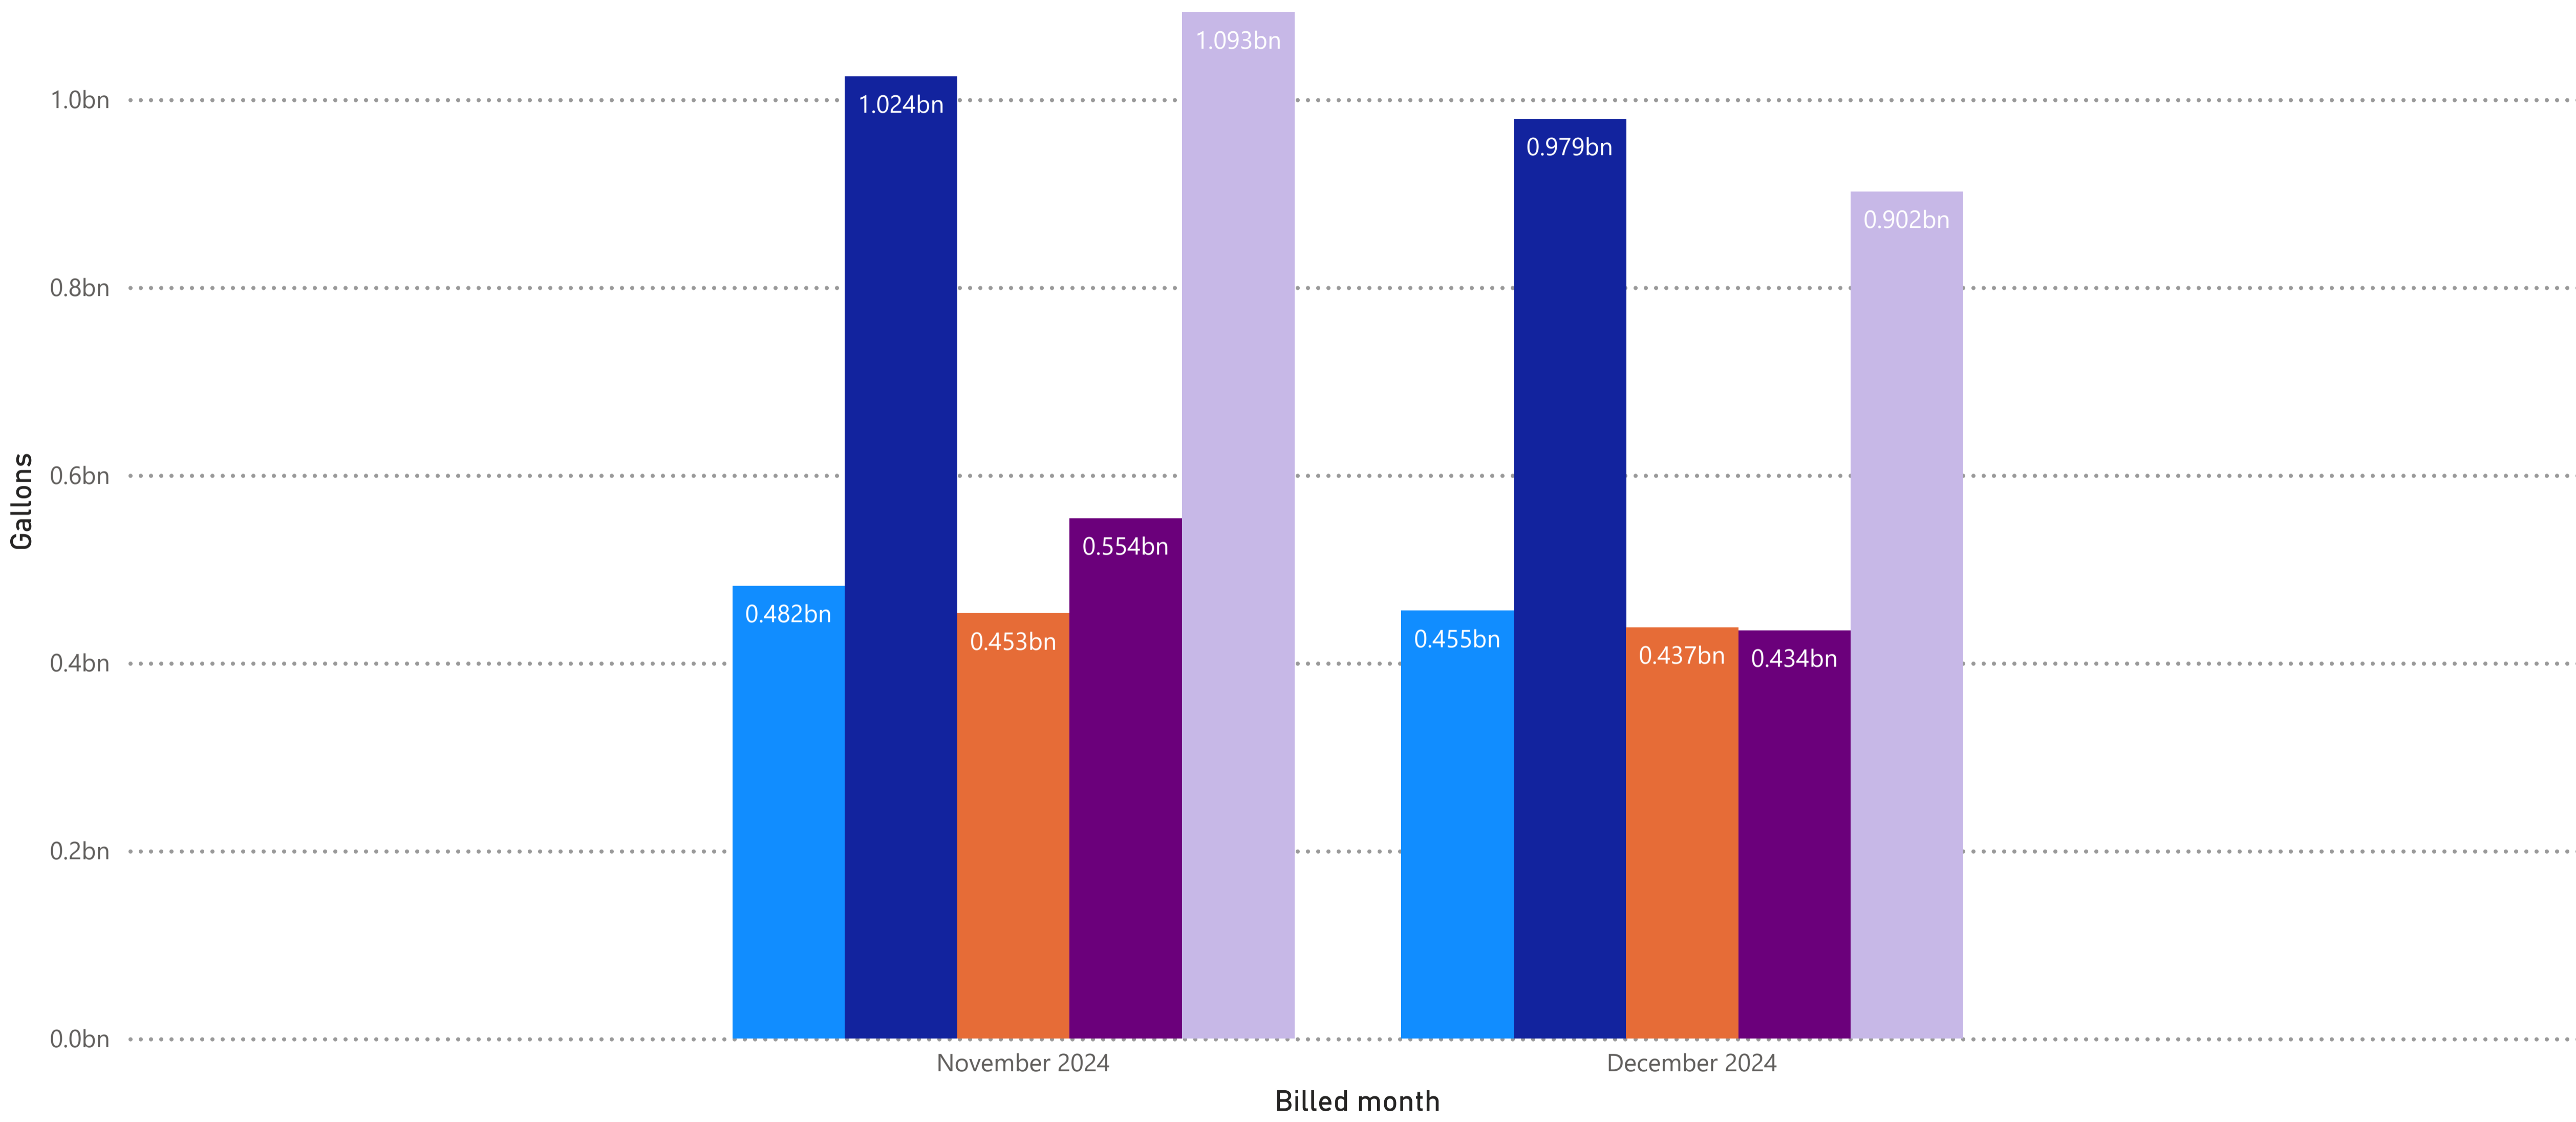

*Wholesale **Treated** (San Patricio - GCGV, STWA, Port Aransas (NCWC & ID#4), Violet Water Supply)

Billed water (gallons) by year and class

Bill Year ● 2022 ● 2023 ● 2024

*Wholesale **Raw** (San Patricio, City of Alice, City of Mathis, City of Beeville)

*Wholesale **Treated** (San Patricio - GCGV, STWA, Port Aransas (NCWC & ID#4), Violet Water Supply)

Billed water (gallons) by month and class

Class ● Commercial ● Large Volume ● Residential ● Wholesale ● Wholesale - Raw

*Wholesale **Raw** (San Patricio, City of Alice, City of Mathis, City of Beeville)

*Wholesale **Treated** (San Patricio - GCGV, STWA, Port Aransas (NCWC & ID#4), Violet Water Supply)