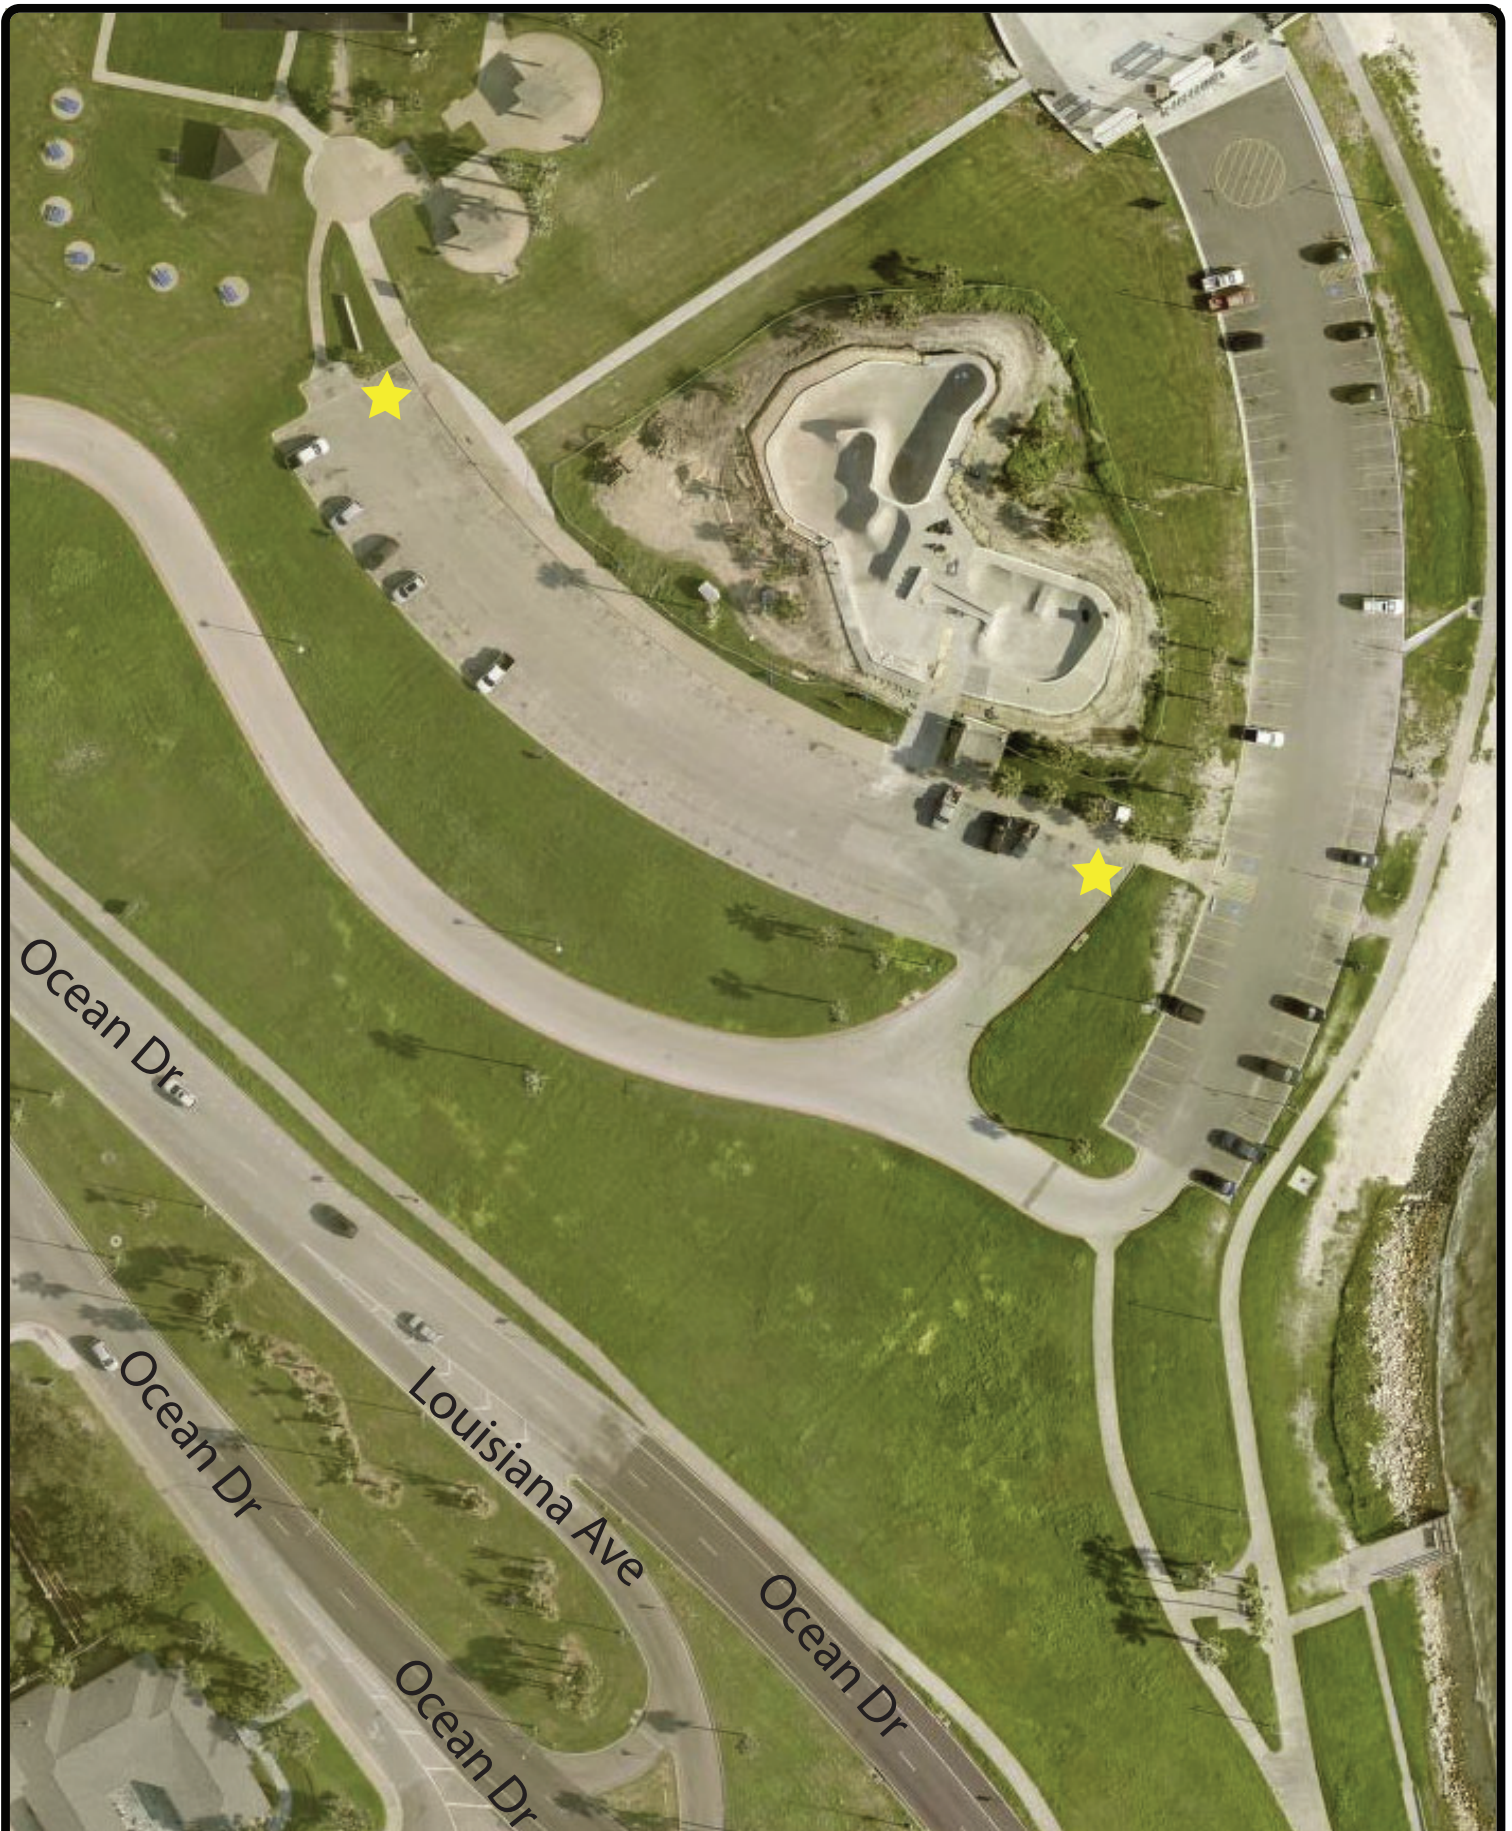

City Of Corpus Christi
Vending Site
Whitecap Beach
Marker 223.5

Vending Zone

Map 1/8

City Of Corpus Christi
Vending Site
North Packery/JP Luby Beach
Marker 203,206,207

Vending Zone

Map 2/8

City Of Corpus Christi
Vending Site
South Packery/JP Luby Beach
Marker 212, 212.5

Vending Zone

Map 3/8

City Of Corpus Christi
Vending Site
Sea Wall/Michael J. Ellis Beach
Marker 214.5,215,216

Vending Zone

Map 4/8

City Of Corpus Christi
Vending Site
McGee Beach

Vending Zone

Map 6/8

City Of Corpus Christi
Vending Site
North Beach

Vending Zone

Map 7/8

City Of Corpus Christi
Vending Site
Cole Park - Kid's Place & Skate Park

 Vending Spots

Map 8/8