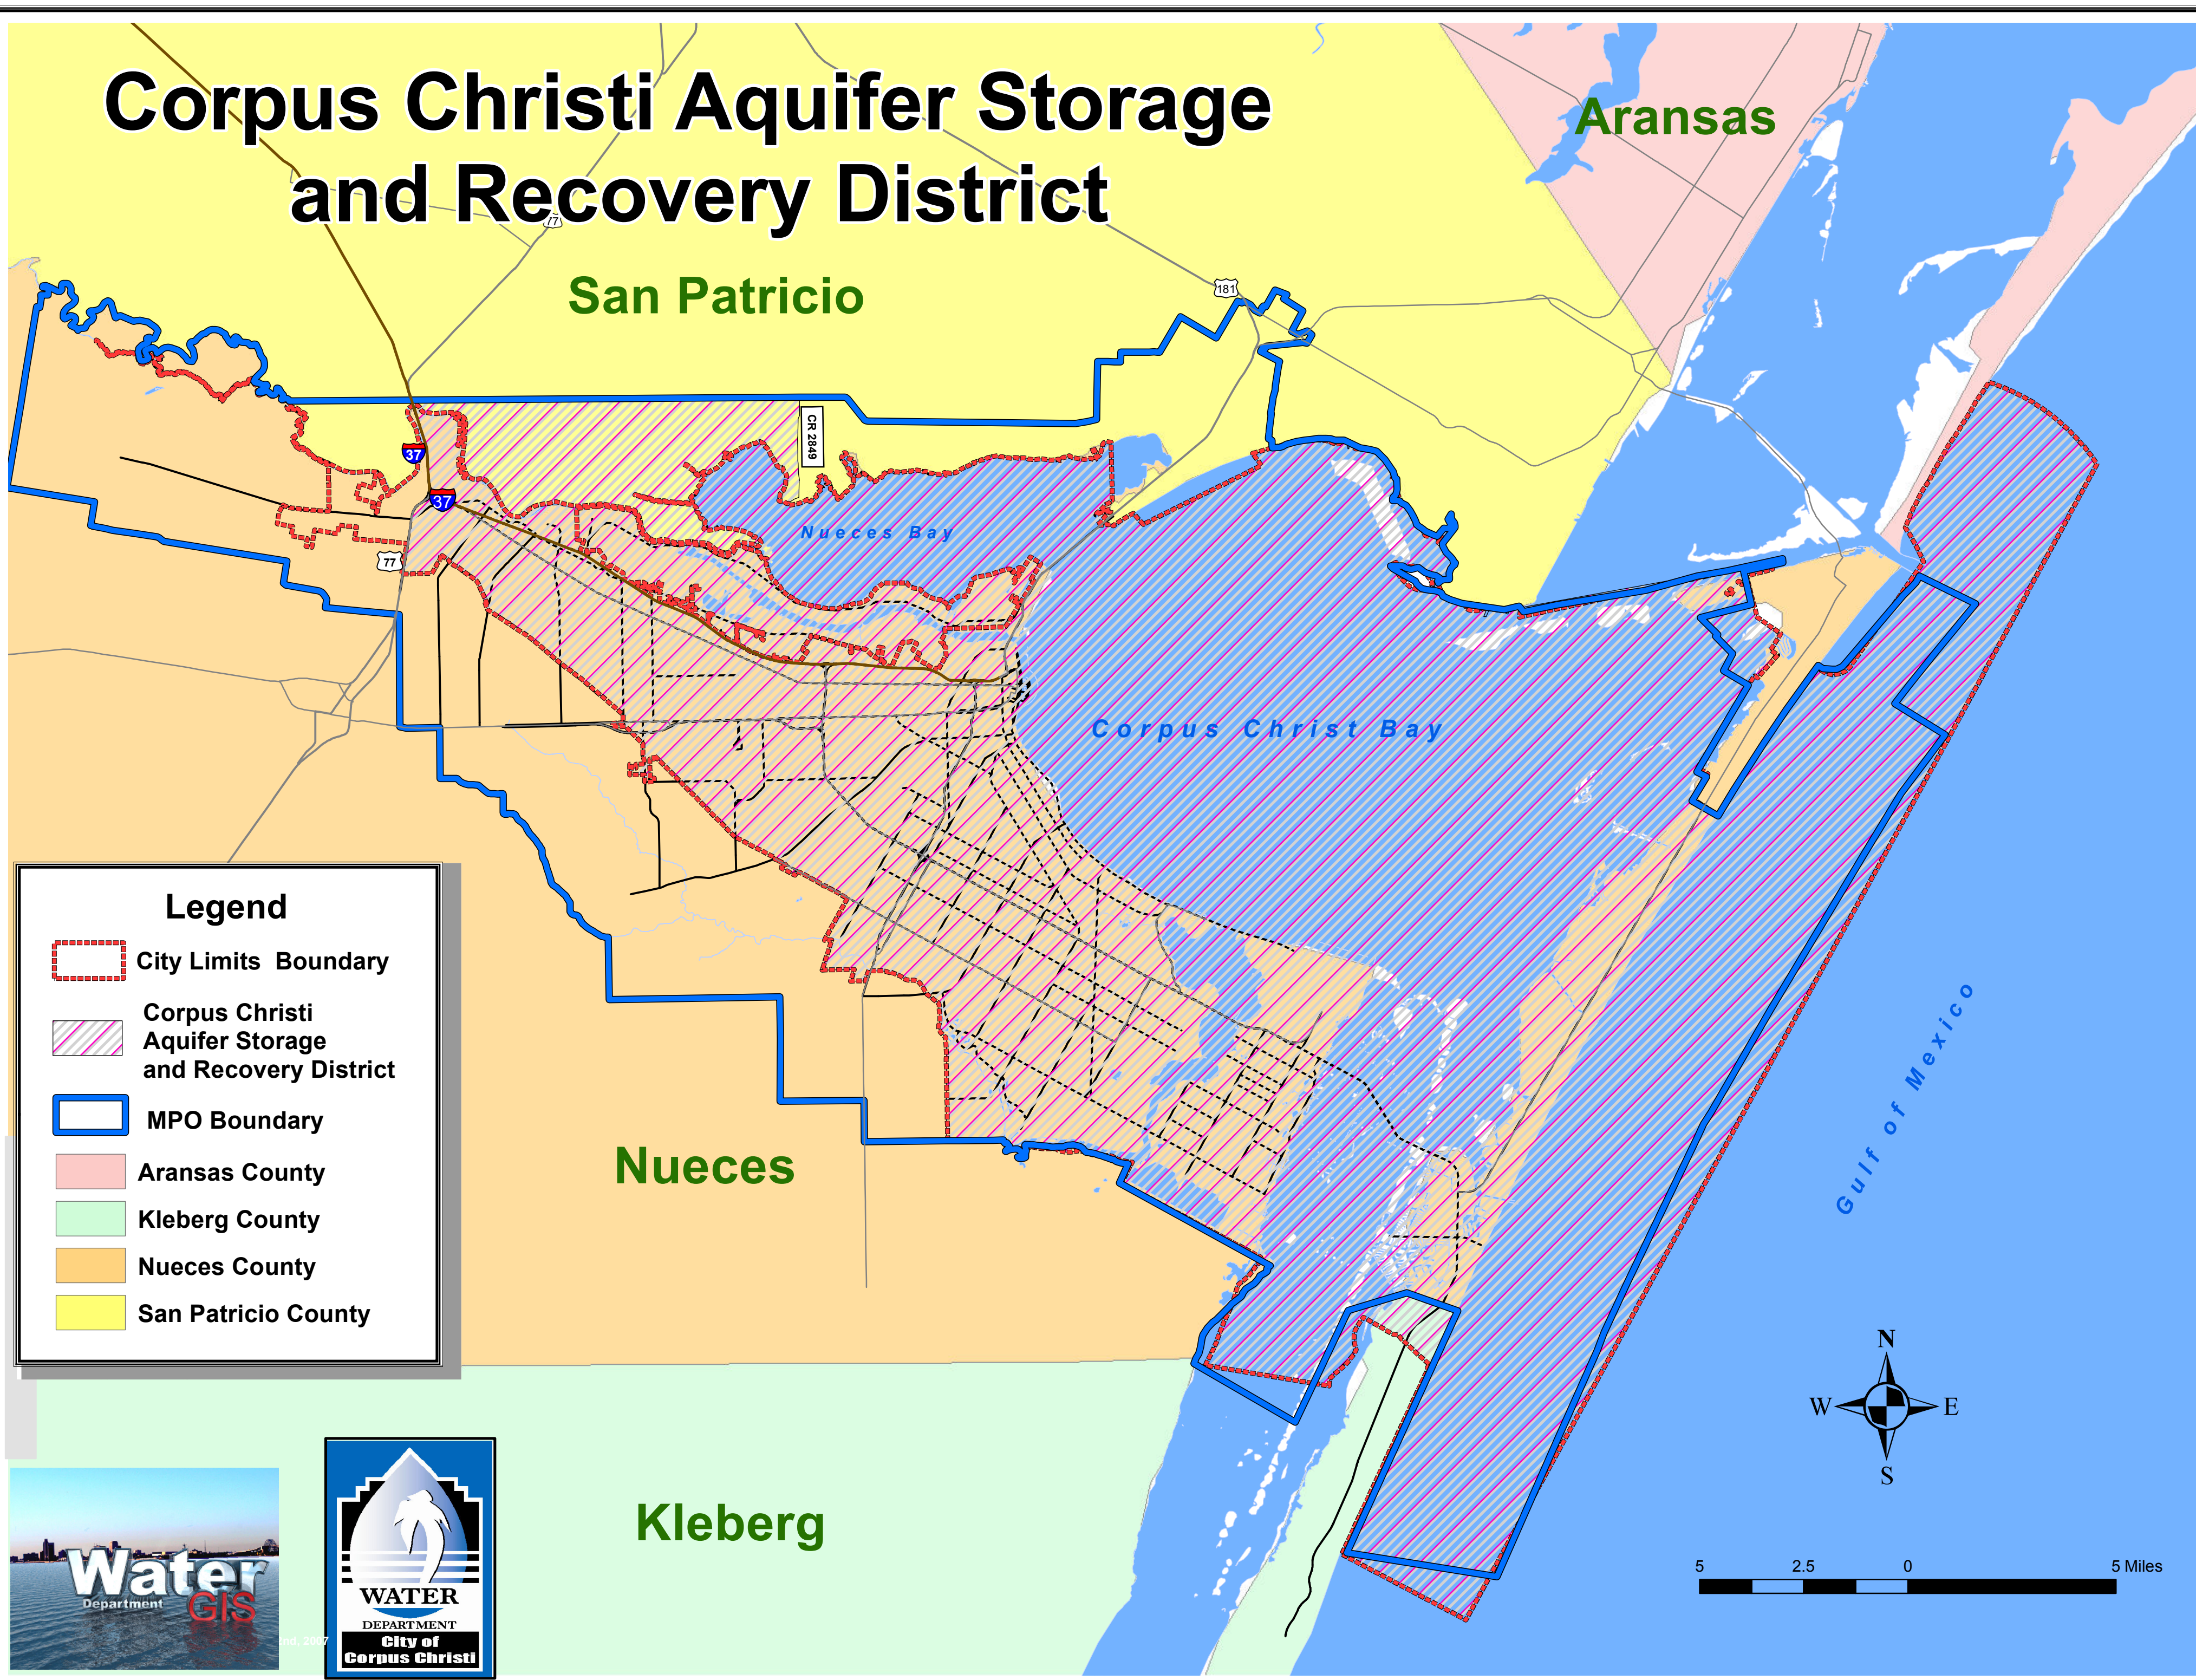

Corpus Christi Aquifer Storage and Recovery District

Legend

-  City Limits Boundary
-  Corpus Christi Aquifer Storage and Recovery District
-  MPO Boundary
-  Aransas County
-  Kleberg County
-  Nueces County
-  San Patricio County