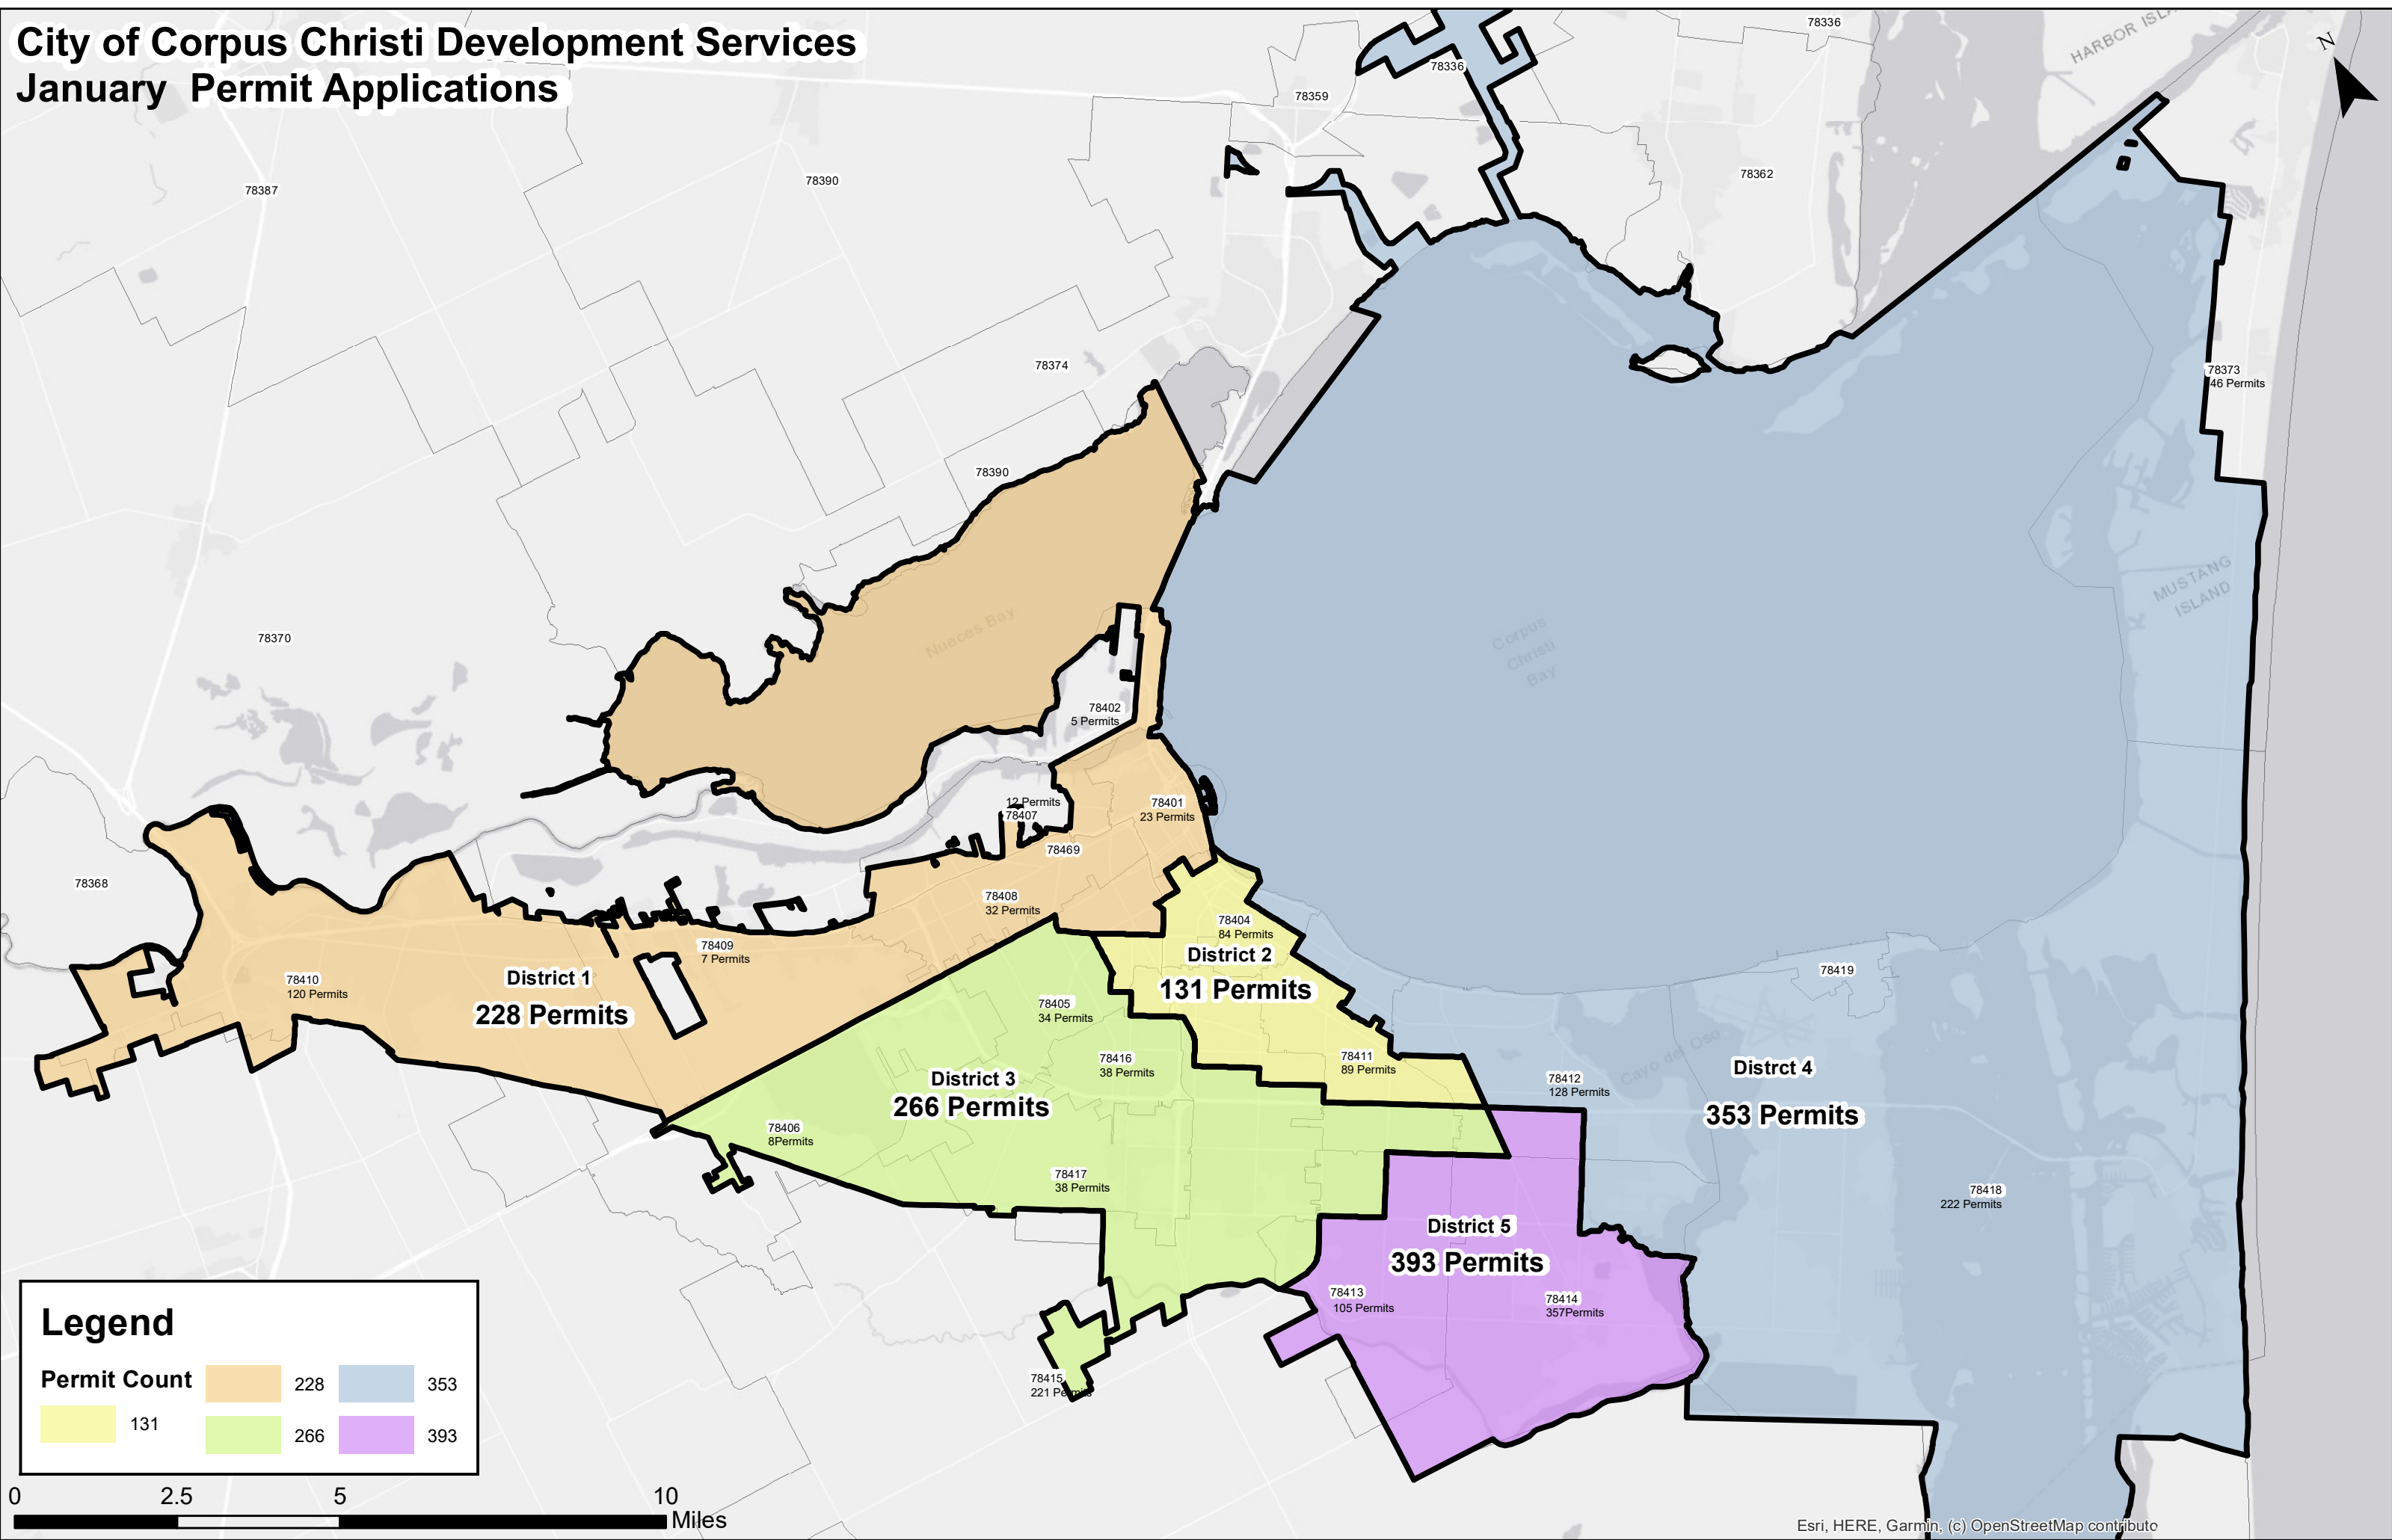

# City of Corpus Christi Development Services January Permit Applications

**Legend**

228	353
131	393
266	

0 2.5 5 10 Miles