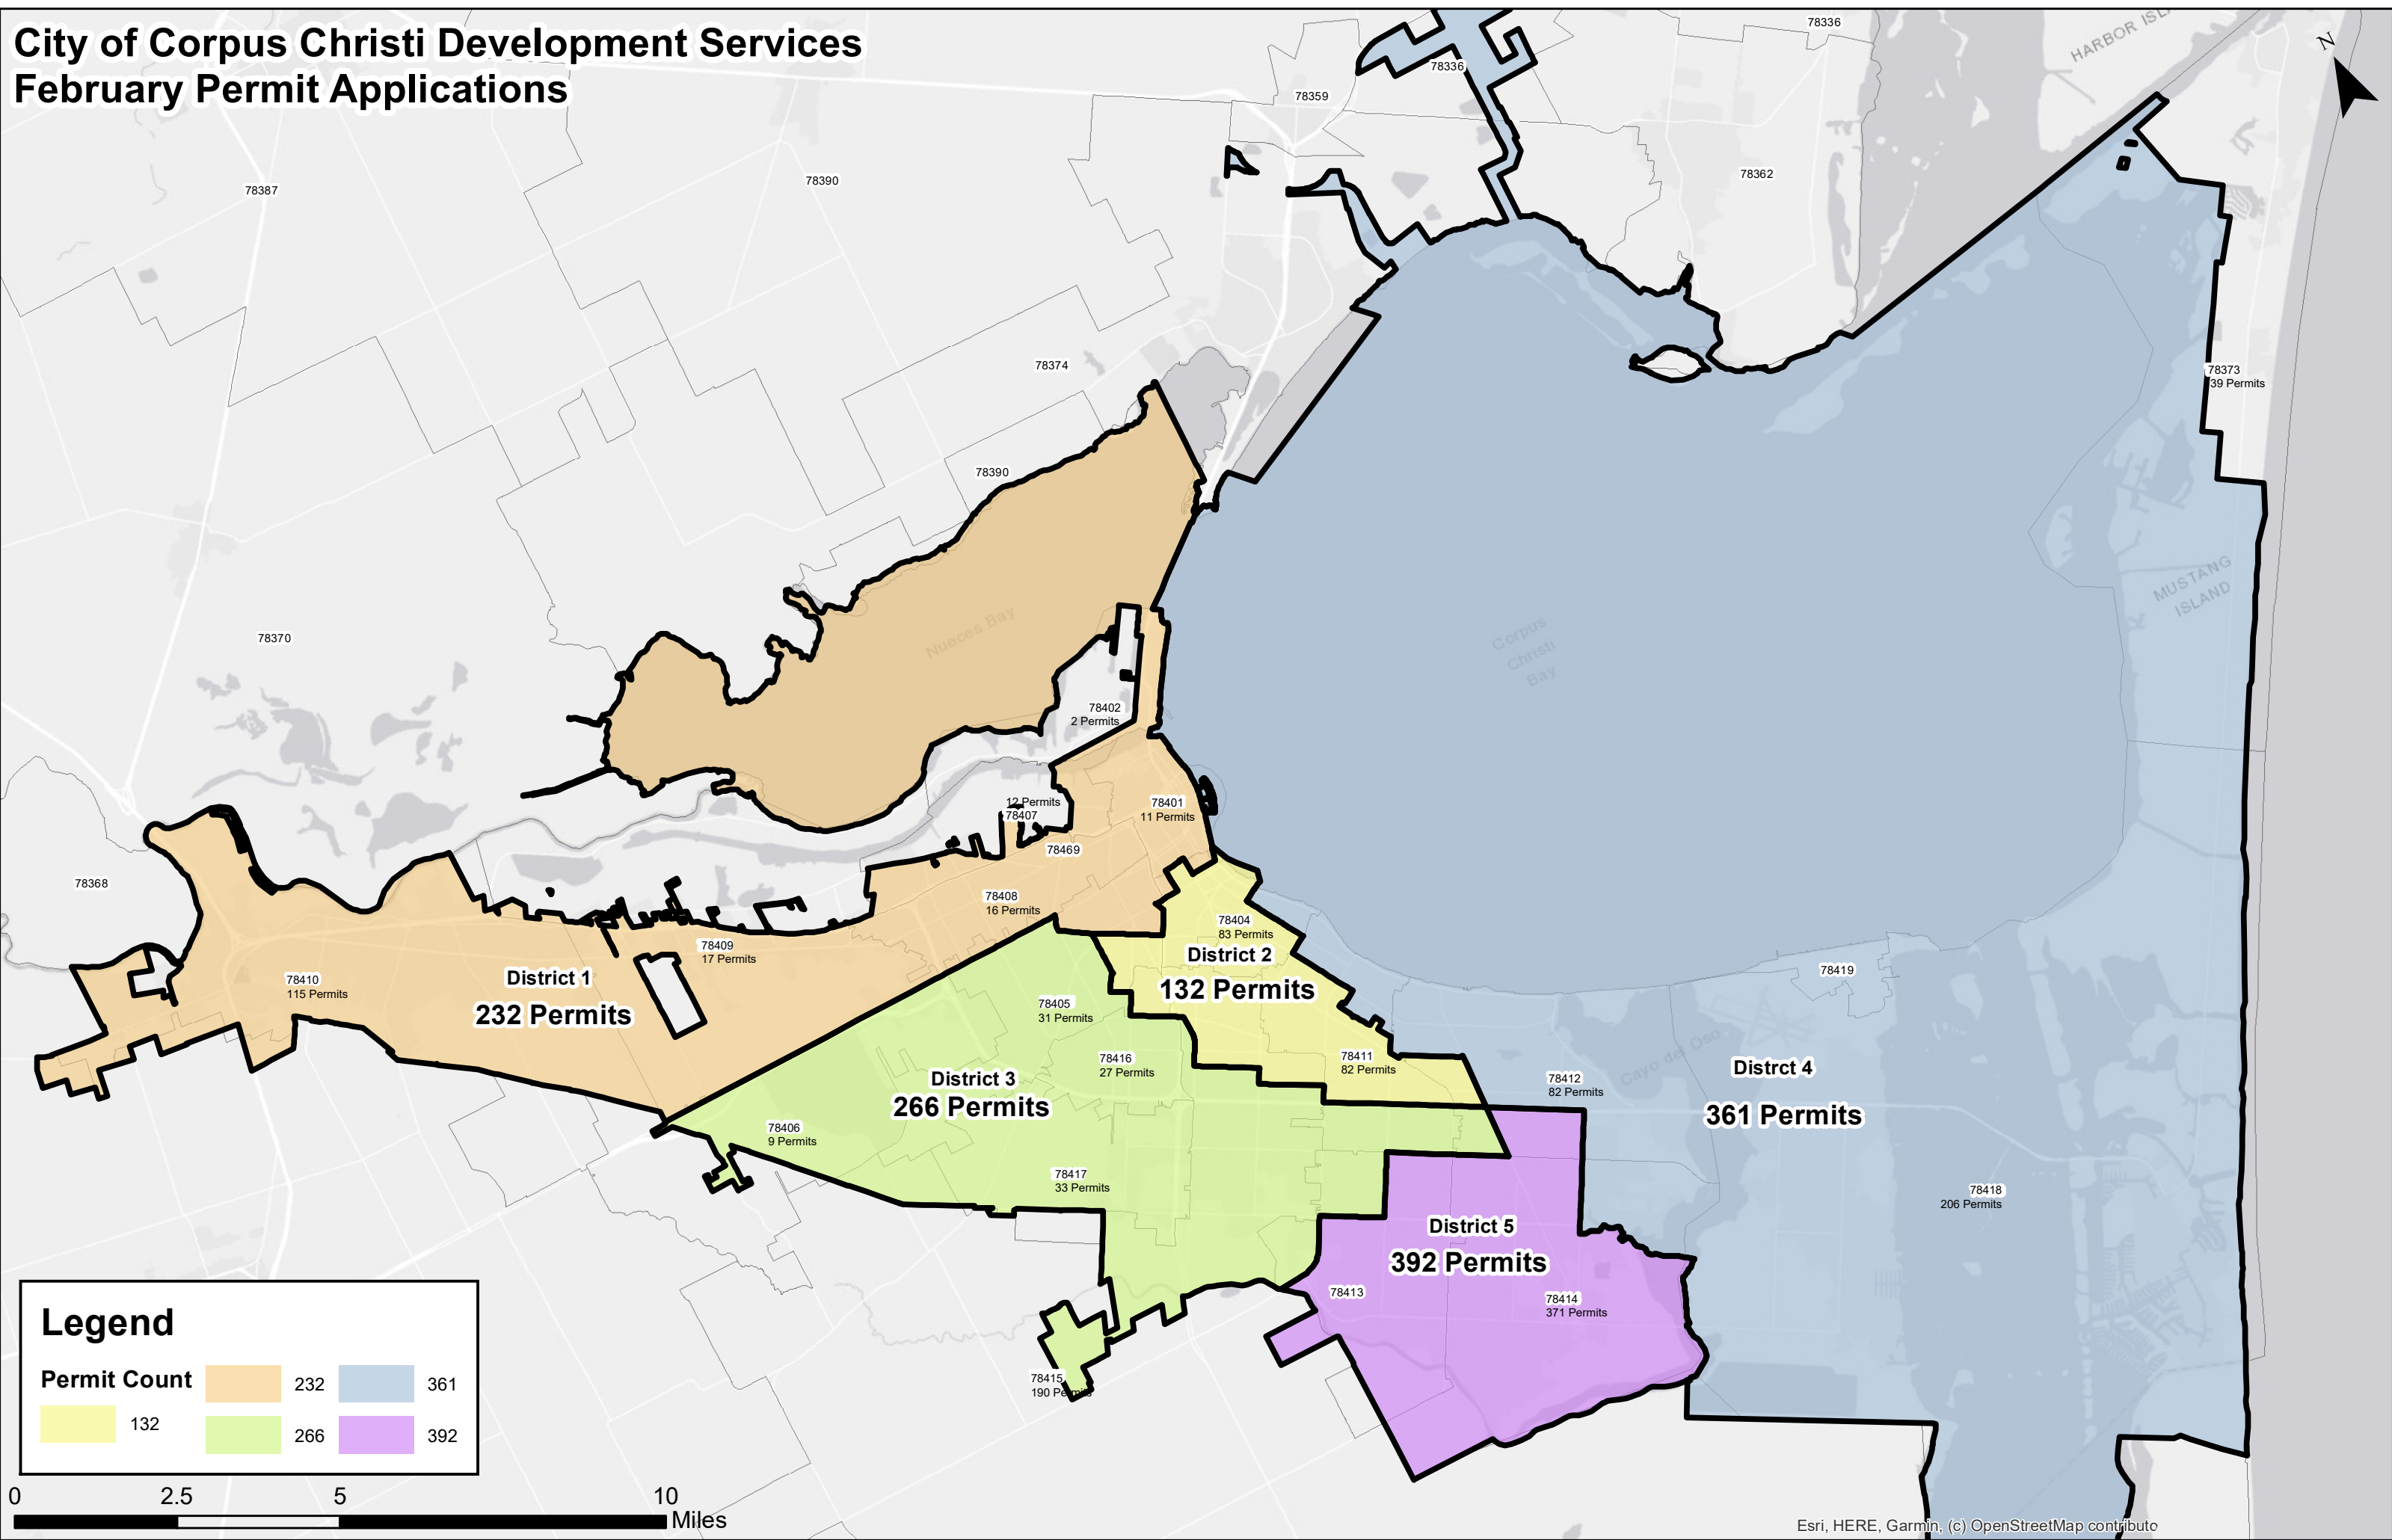

City of Corpus Christi Development Services February Permit Applications

Legend

Color	Permit Count
Orange	232
Yellow	132
Light Green	266
Purple	392
Blue	361