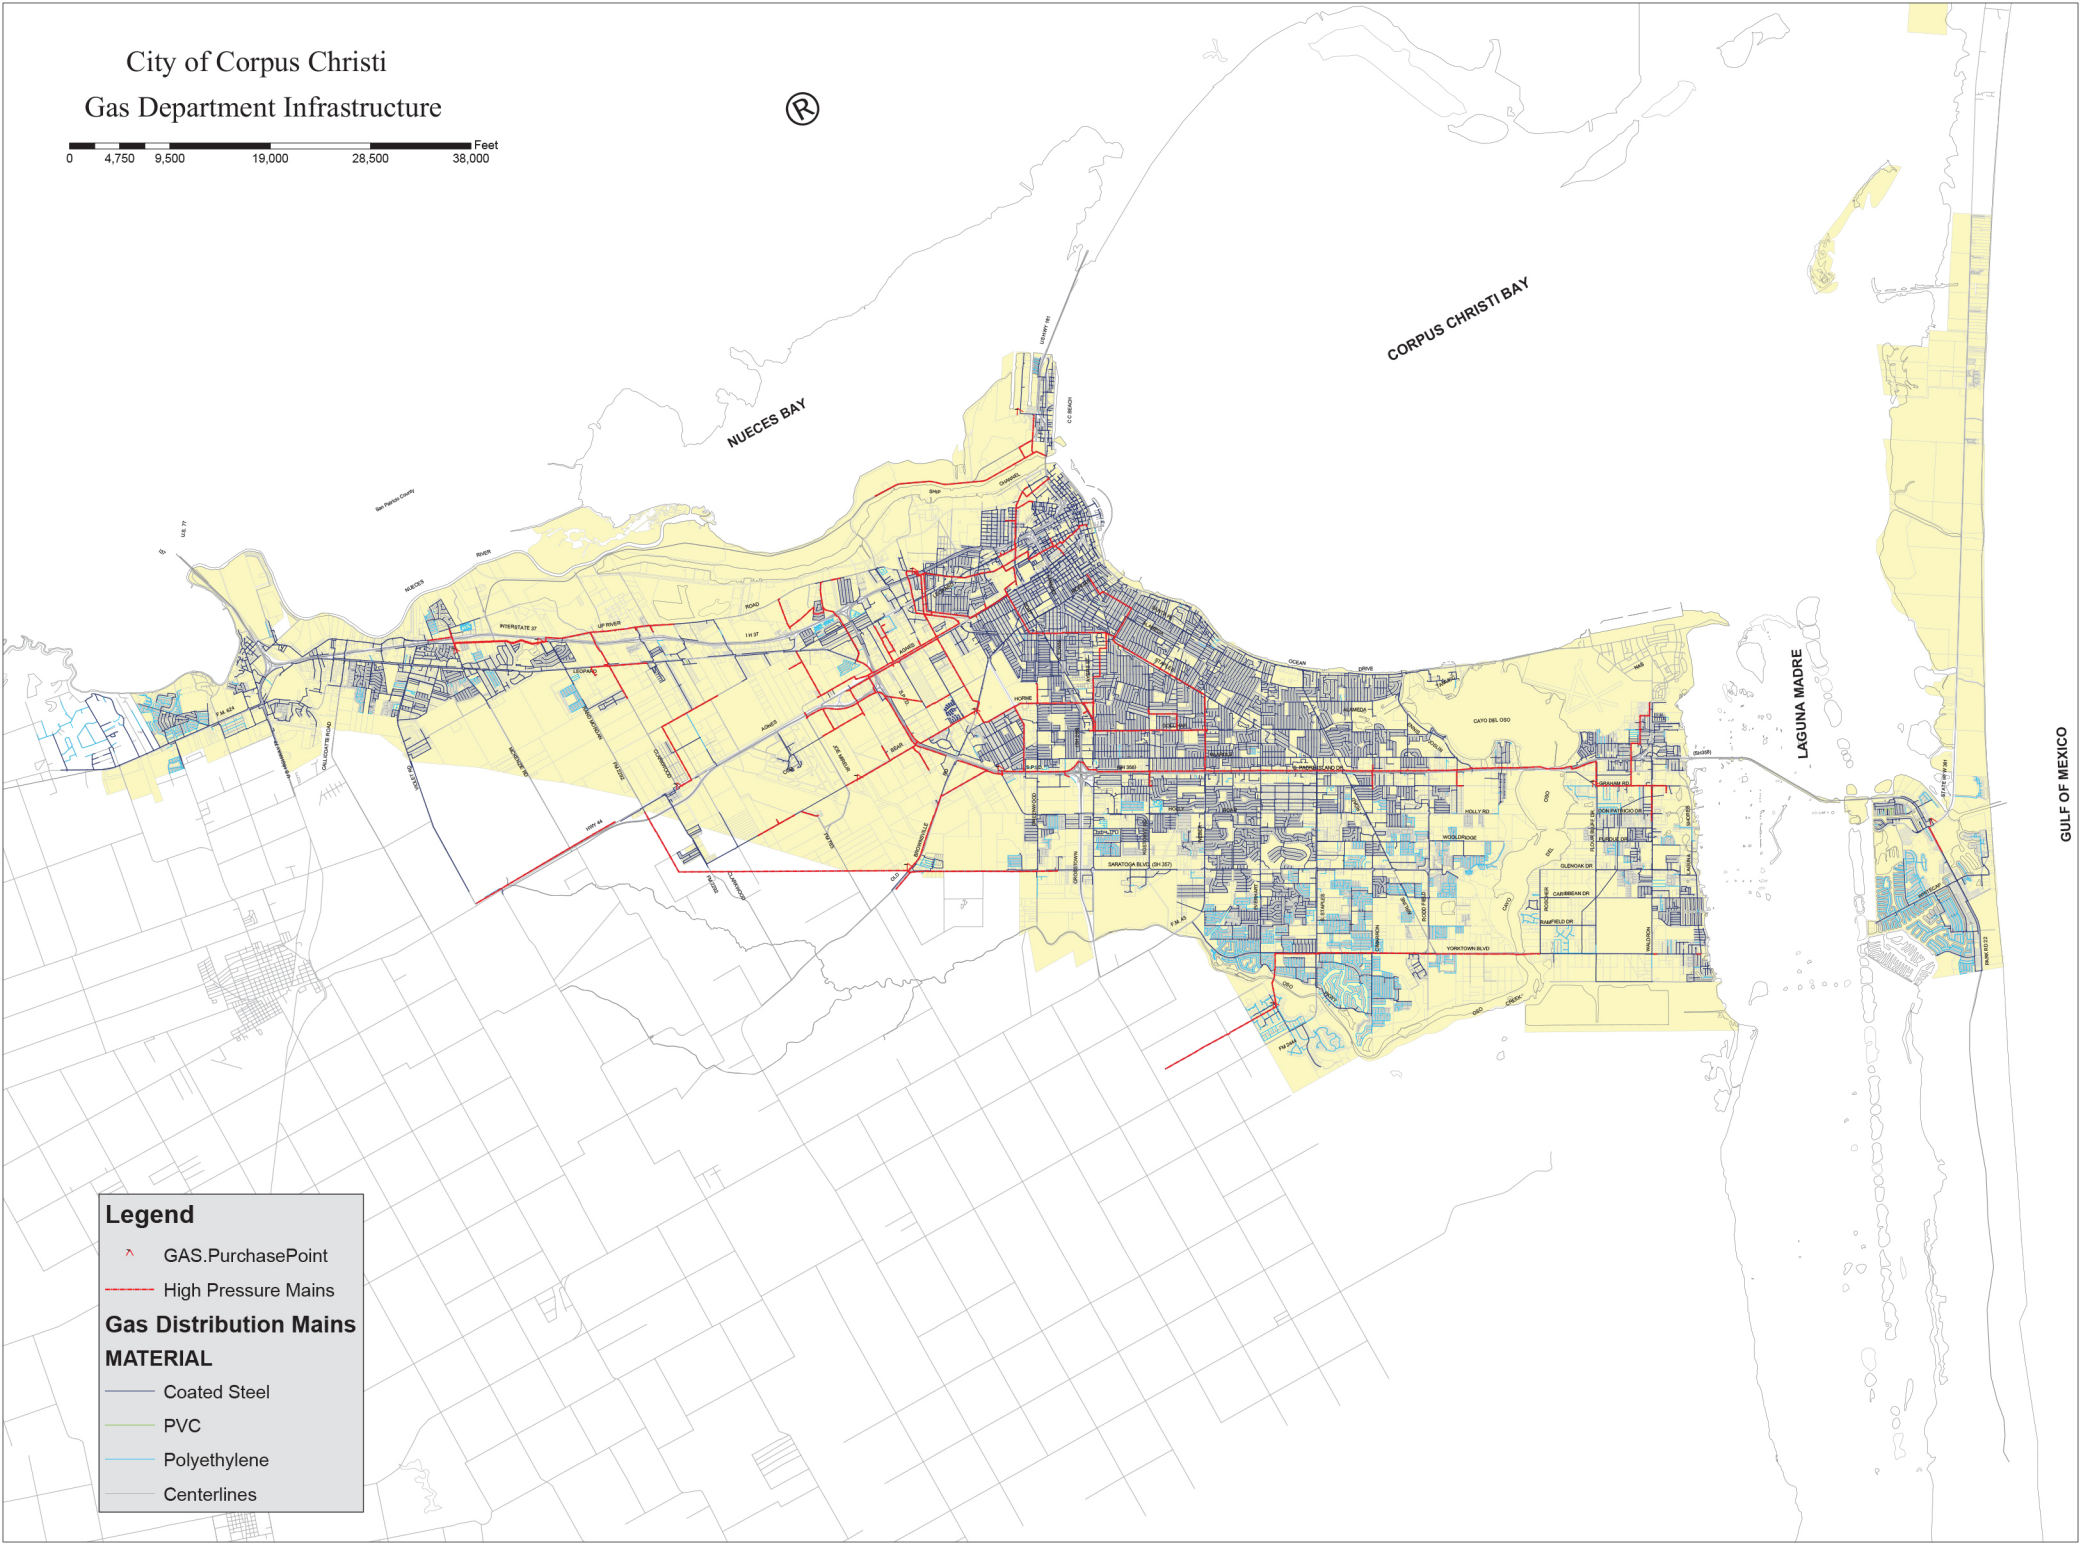

City of Corpus Christi Gas Department Infrastructure

Legend

- GAS.PurchasePoint
- High Pressure Mains

Gas Distribution Mains MATERIAL

- Coated Steel
- PVC
- Polyethylene
- Centerlines